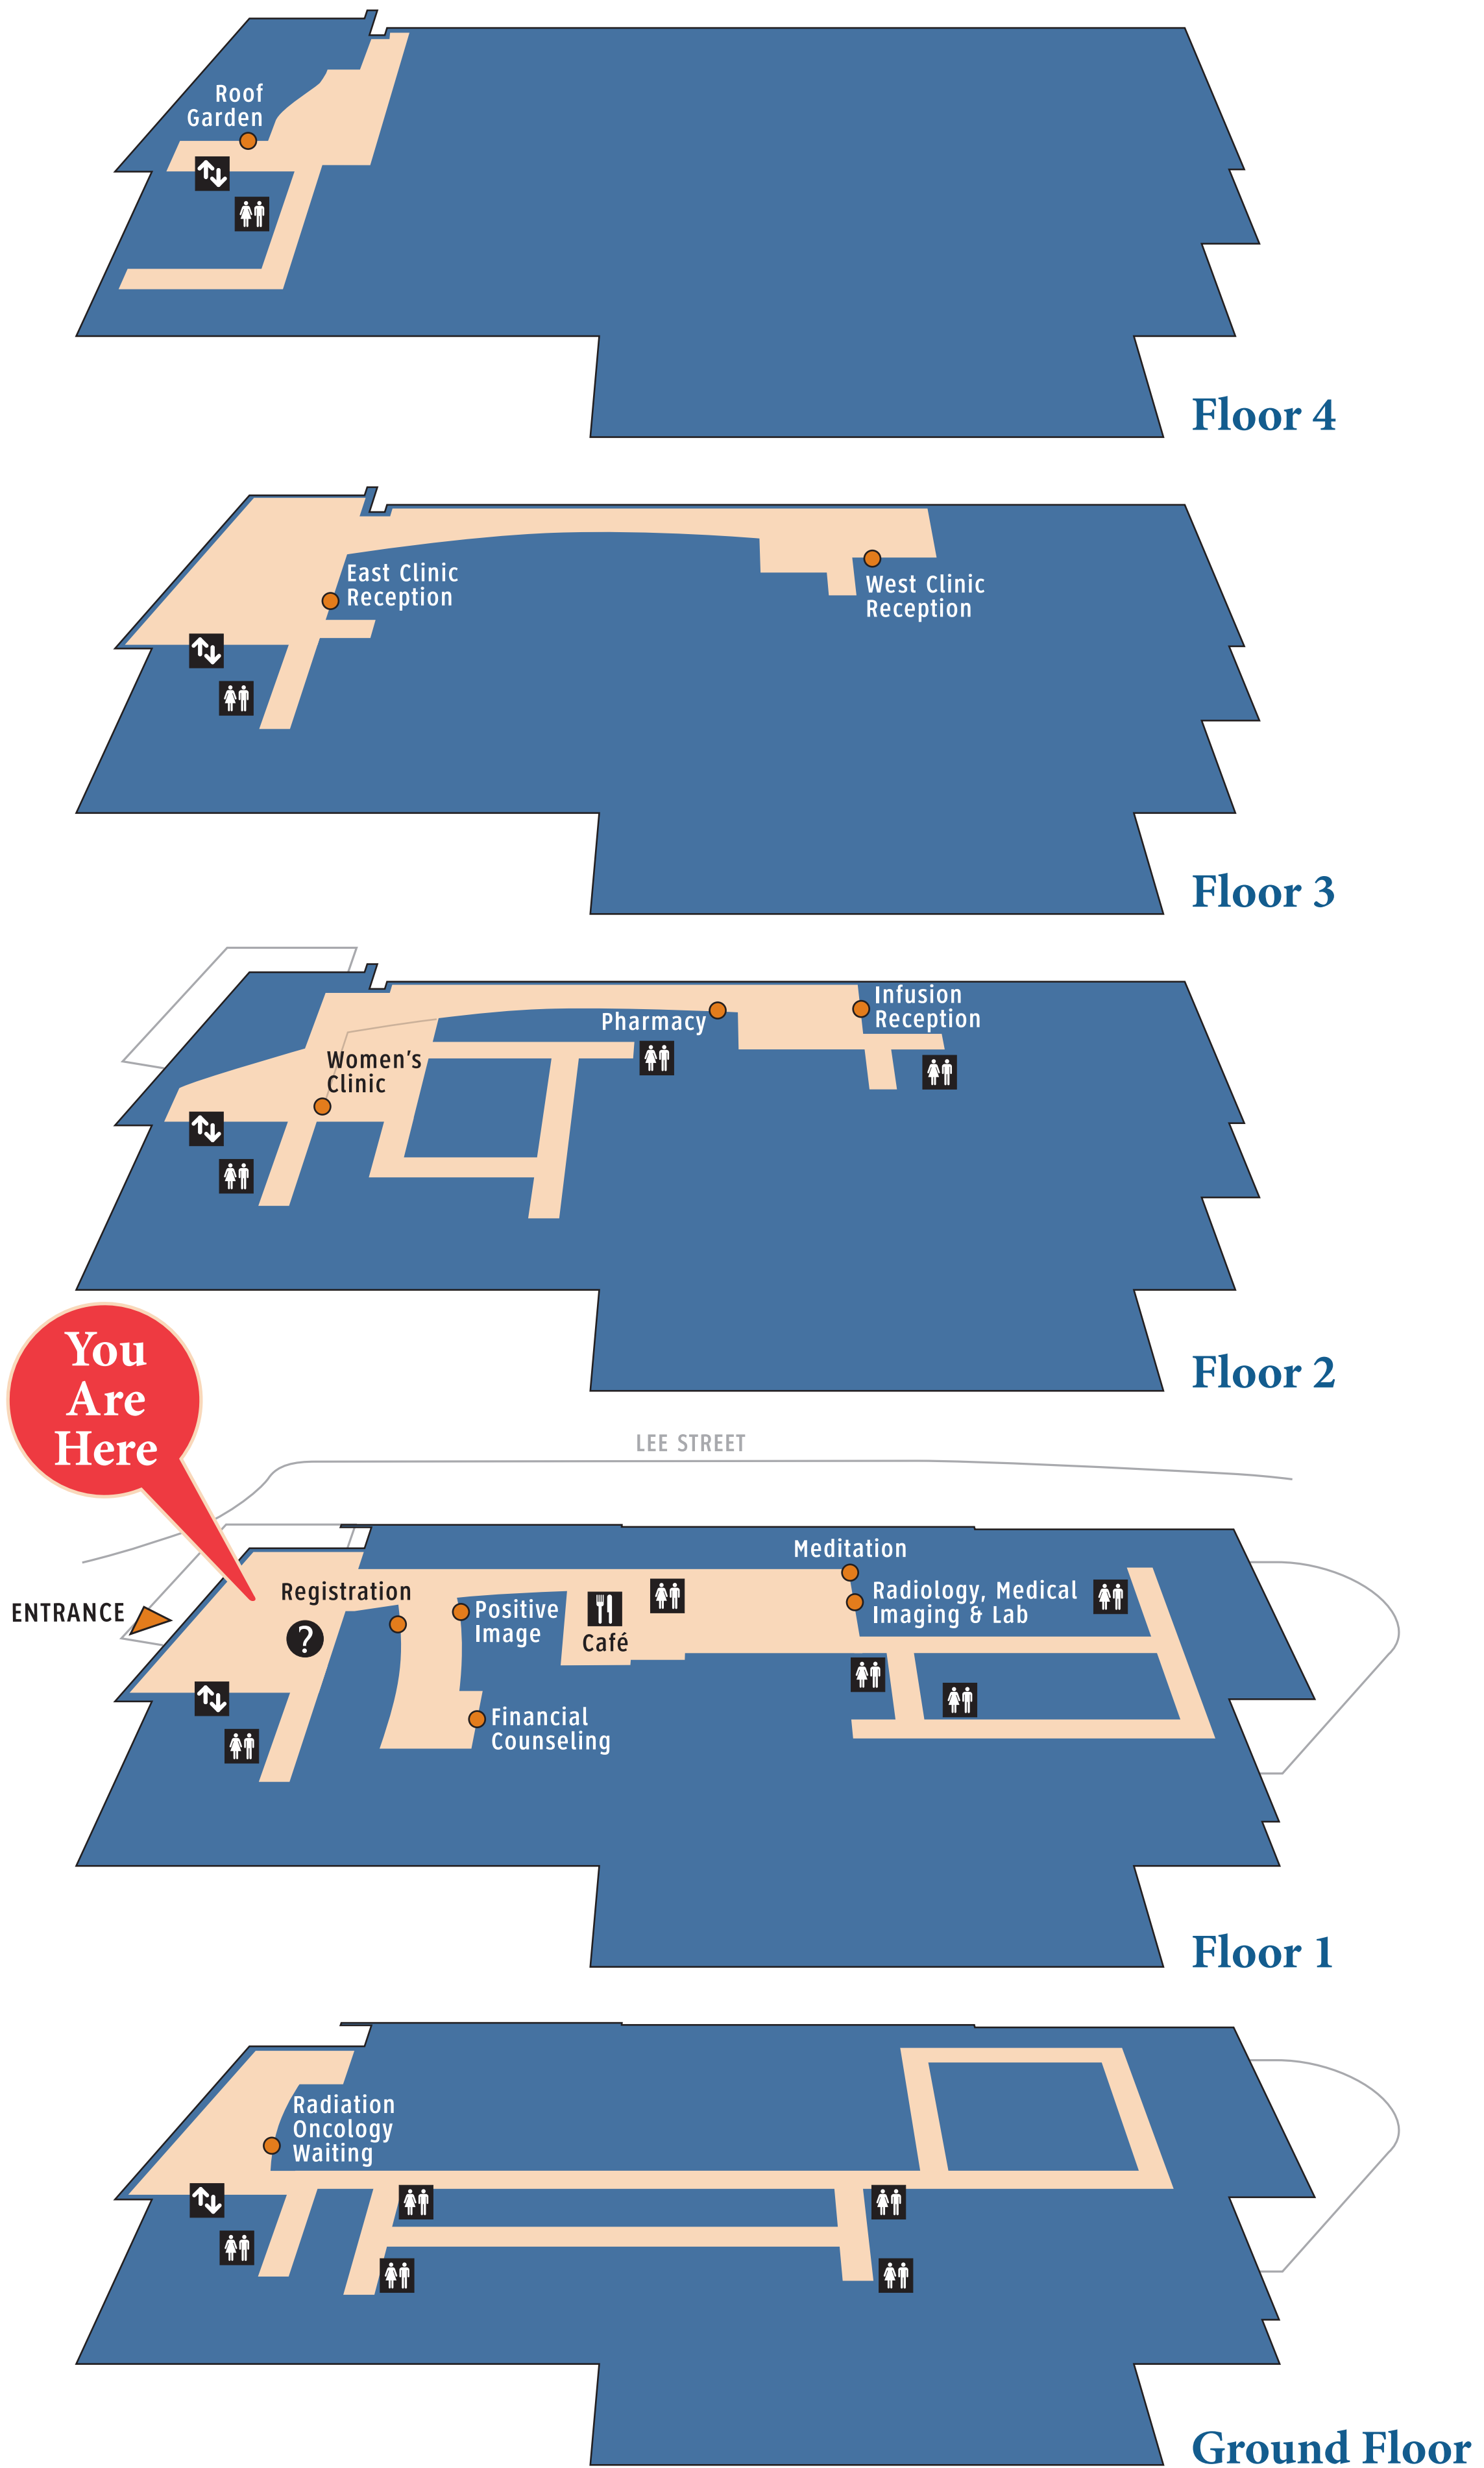

## LEGEND

- ? Information
- ↕ Elevators
- ♂ ♀ Restrooms
- ☺ Café

## Destinations in the Cancer Center

Destination	Floor
<span style="font-size: 1.5em;">☺</span> Café	1
East Clinic	3
Financial Counseling	1
<span style="font-size: 1.5em;">?</span> Information	1
Infusion	2
Meditation	1
Pharmacy	2
Positive Image	1
Radiation Oncology	G
Radiology, Medical Imaging & Lab	1
Registration	1
Roof Garden	4
West Clinic	3
Women's Clinic	2