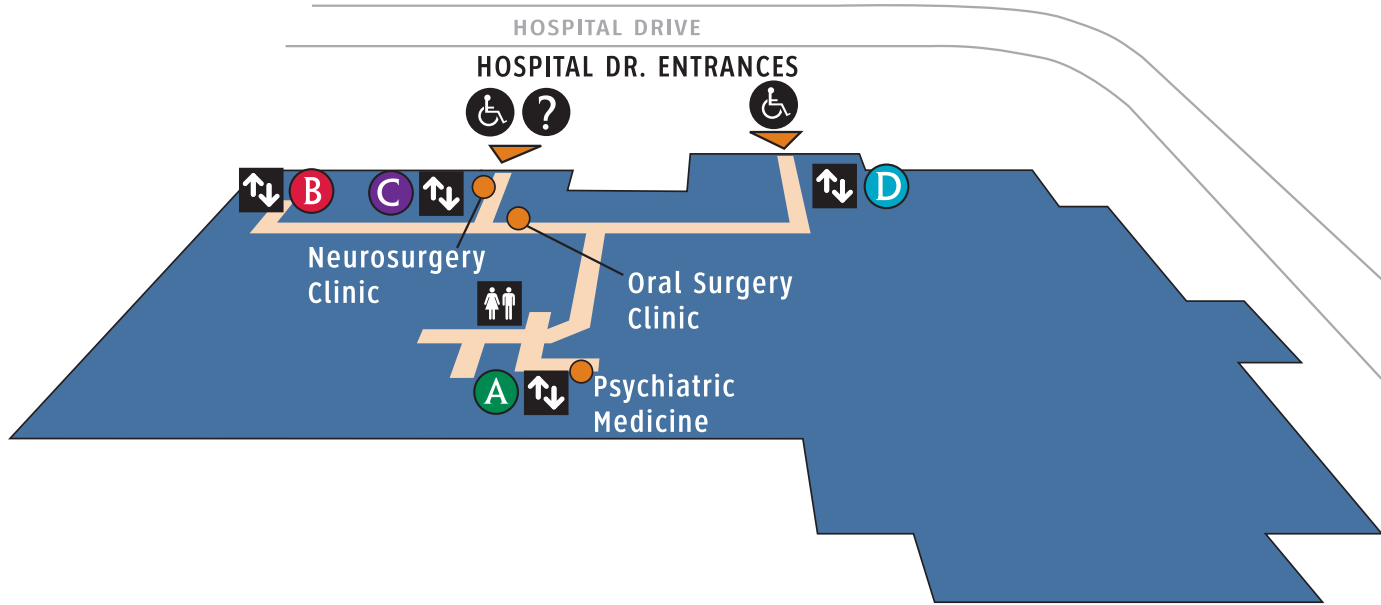

- Information
- Elevators
- 
- Stairs
- Restrooms
- Handicapped Access

Pedestrian Link to:  
McKim Hall  
Claude Moore Health  
Sciences Library  
Jordan Hall Conf. Ctr.

Pedestrian Link to:  
Primary Care Center  
University Hospital  
Lee Street Parking Garage